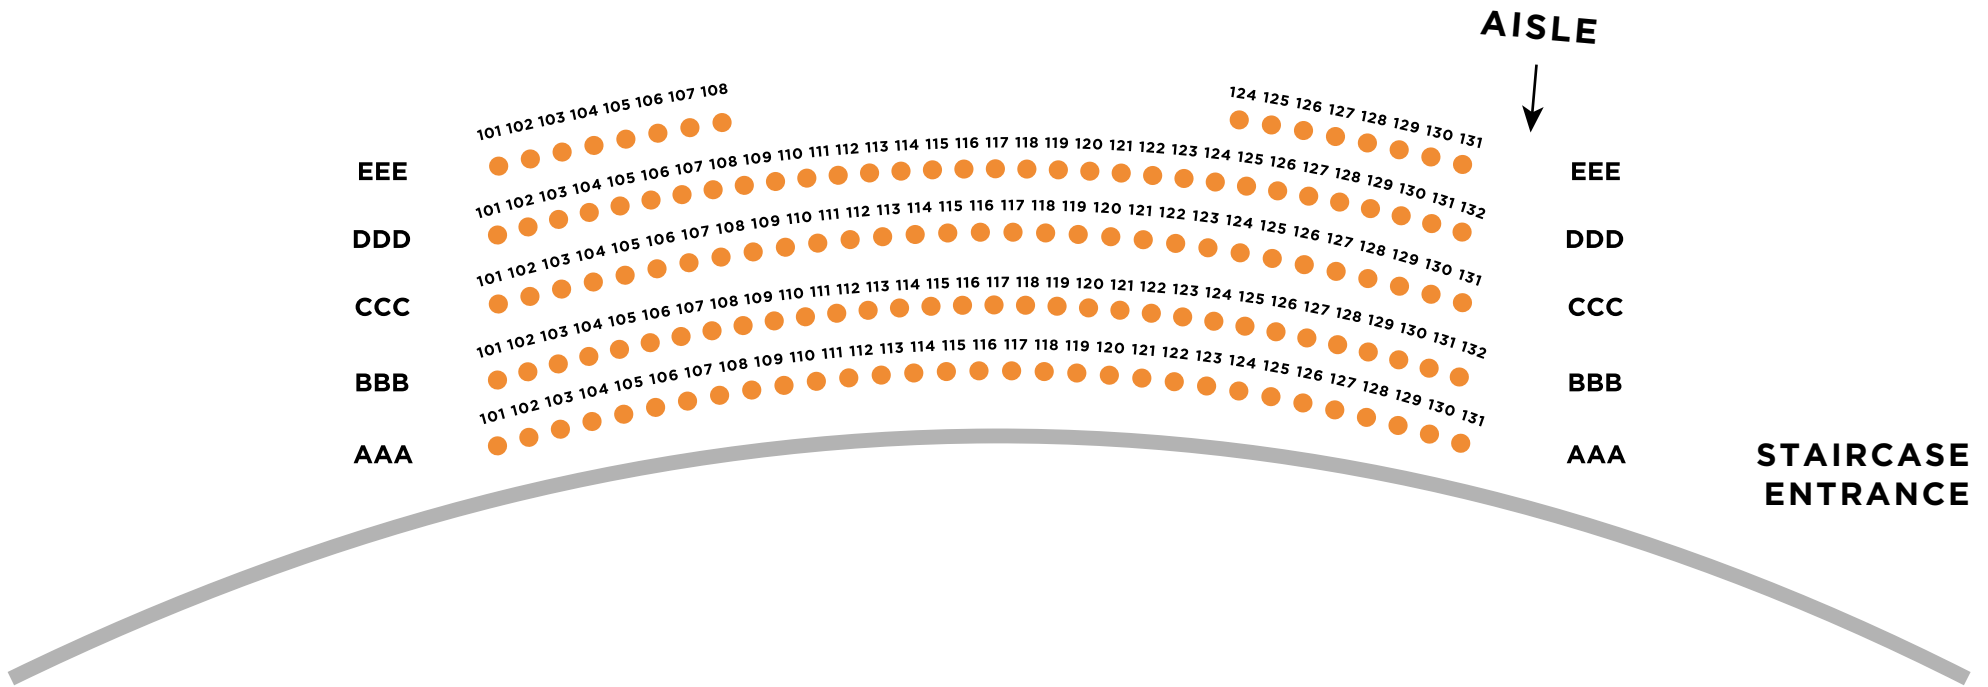

# ORCHESTRA LEGEND

- BOX SEATS
- TIER 1
- TIER 2
- TIER 3

BALCONY OVERHANGS ORCHESTRA TO ROW N | ROW P CHAIRS ARE SEATED AS PLUSH FOLDING CHAIRS WHEN AVAILABLE

# UPPER BALCONY

## UPPER BALCONY LEGEND

 TIER 3

ROW EEE HAS PARTIALLY OBSTRUCTED VIEW | ACCESS TO UPPER BALCONY BY STAIRCASE ONLY FROM SECOND LEVEL LOBBY, PATRONS MAY UTILIZE ELEVATOR TO SECOND LEVEL LOBBY TO ACCESS STAIRS | ADA SEATS UNAVAILABLE IN THIS SEATING AREA, PATRONS REQUIRING ADA SEATING MAY FIND TIER 3 ADA SEATS IN ORCHESTRA LEVEL ROW S

STAIRCASE  
ENTRANCE