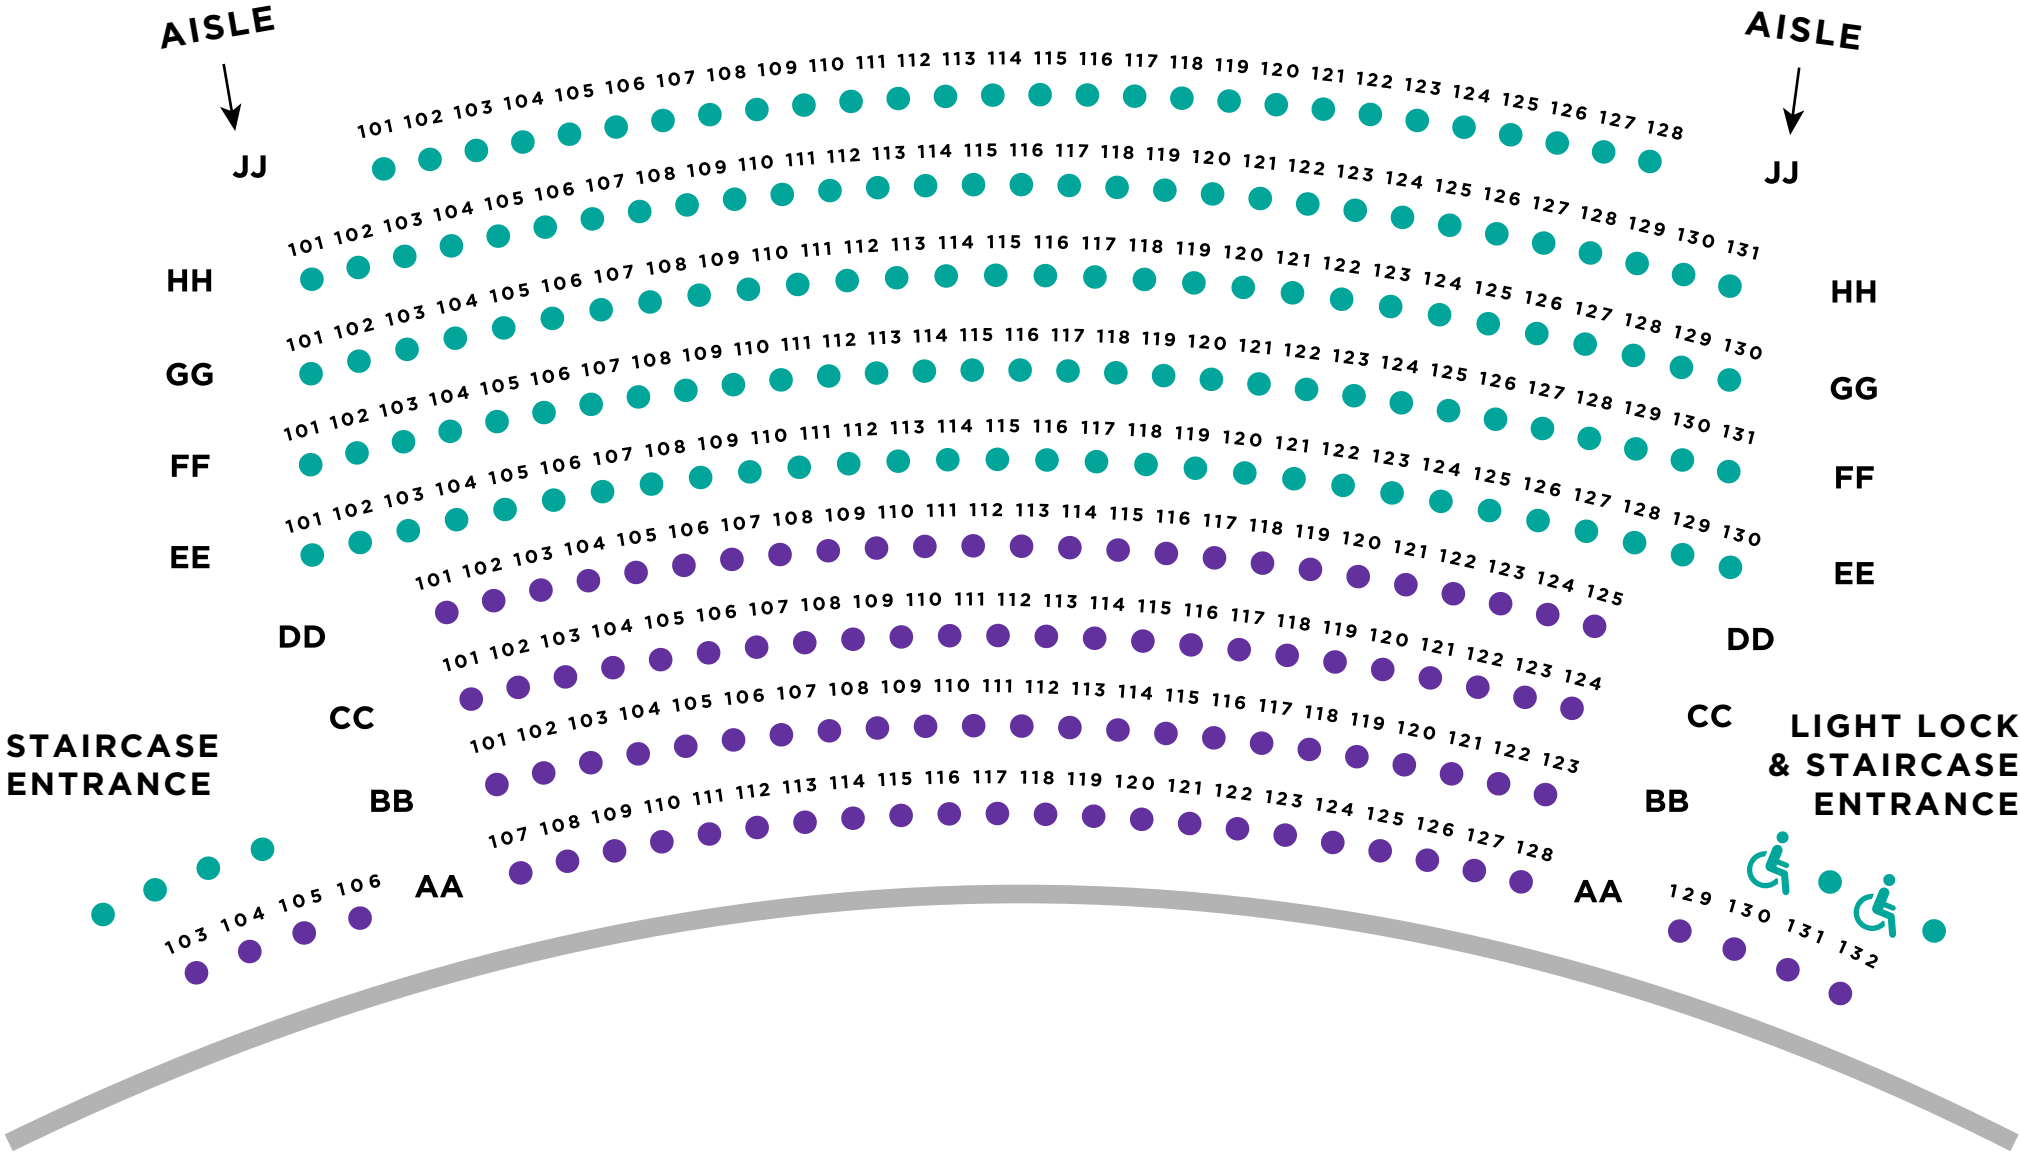

STAIRCASE
ENTRANCE

LOWER BALCONY

LOWER BALCONY LEGEND

TIER 1
 TIER 2

LOGE CHAIRS ARE SEATED AS PLUSH FOLDING CHAIRS | ROW AA HAS PARTIALLY OBSTRUCTED VIEW, SEATS AA 126 AND AA 12 HAVE OBSTRUCTED VIEW