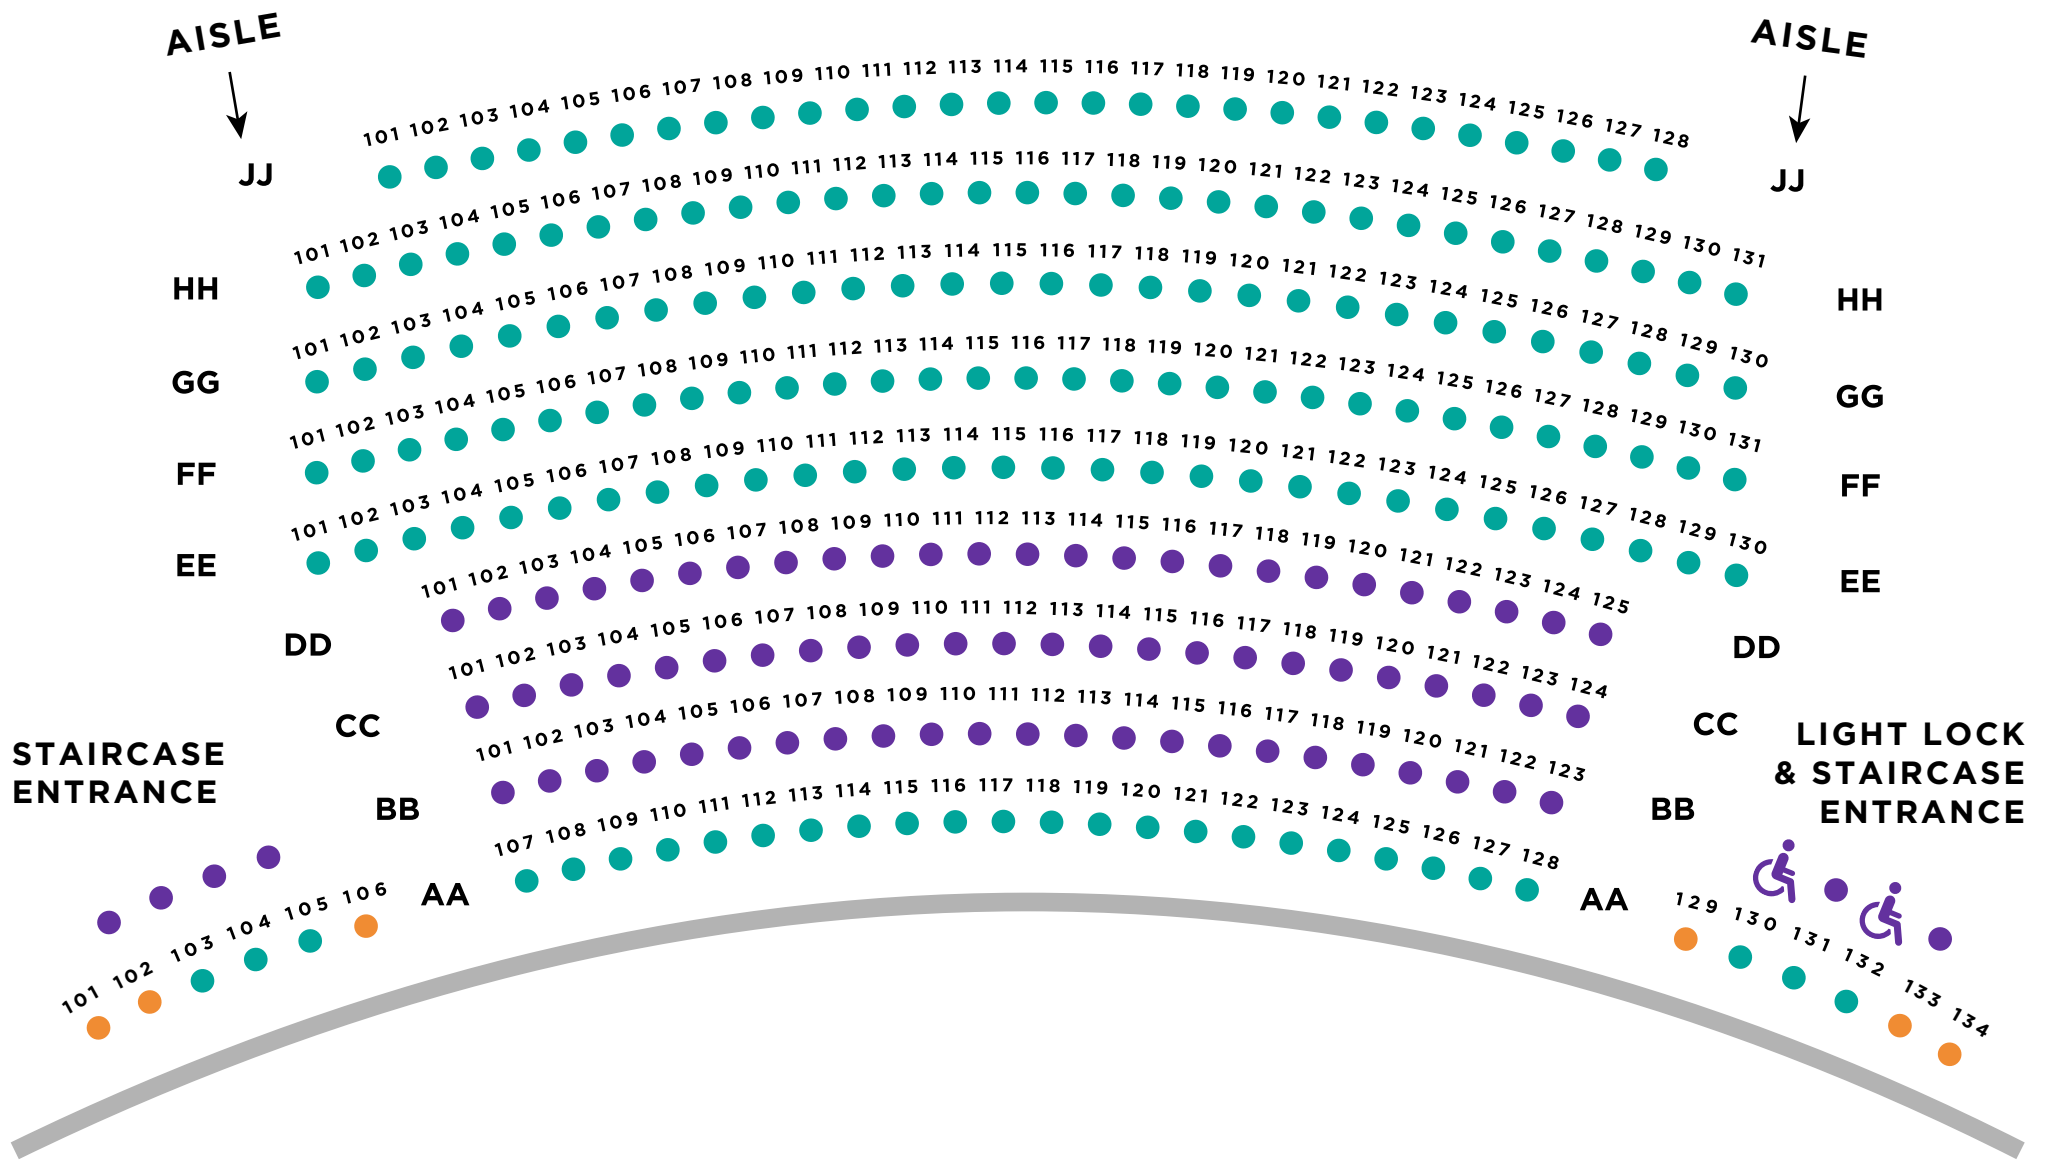

ORCHESTRA LEGEND

- BOX SEATS
- PREMIUM
- STANDARD
- VALUE
- OBSTRUCTED

BALCONY OVERHANGS ORCHESTRA TO ROW N | ROW P CHAIRS ARE SEATED AS PLUSH FOLDING CHAIRS WHEN AVAILABLE

LOWER BALCONY

LOWER BALCONY LEGEND

- PREMIUM
- STANDARD
- VALUE
- OBSTRUCTED

LOGE CHAIRS ARE SEATED AS PLUSH FOLDING CHAIRS | ROW AA HAS PARTIALLY OBSTRUCTED VIEW, SEATS AA 101, 102, 106, 129, 133, AND 134 HAVE AN OBSTRUCTED VIEW

UPPER BALCONY

UPPER BALCONY LEGEND

VALUE

OBSTRUCTED

ROW EEE HAS AN OBSTRUCTED VIEW | ACCESS TO UPPER BALCONY BY STAIRCASE ONLY FROM SECOND LEVEL LOBBY, PATRONS MAY UTILIZE ELEVATOR TO SECOND LEVEL LOBBY TO ACCESS STAIRS | ADA SEATS UNAVAILABLE IN THIS SEATING AREA, PATRONS REQUIRING ADA SEATING MAY FIND TIER 3 ADA SEATS IN ORCHESTRA LEVEL ROW S