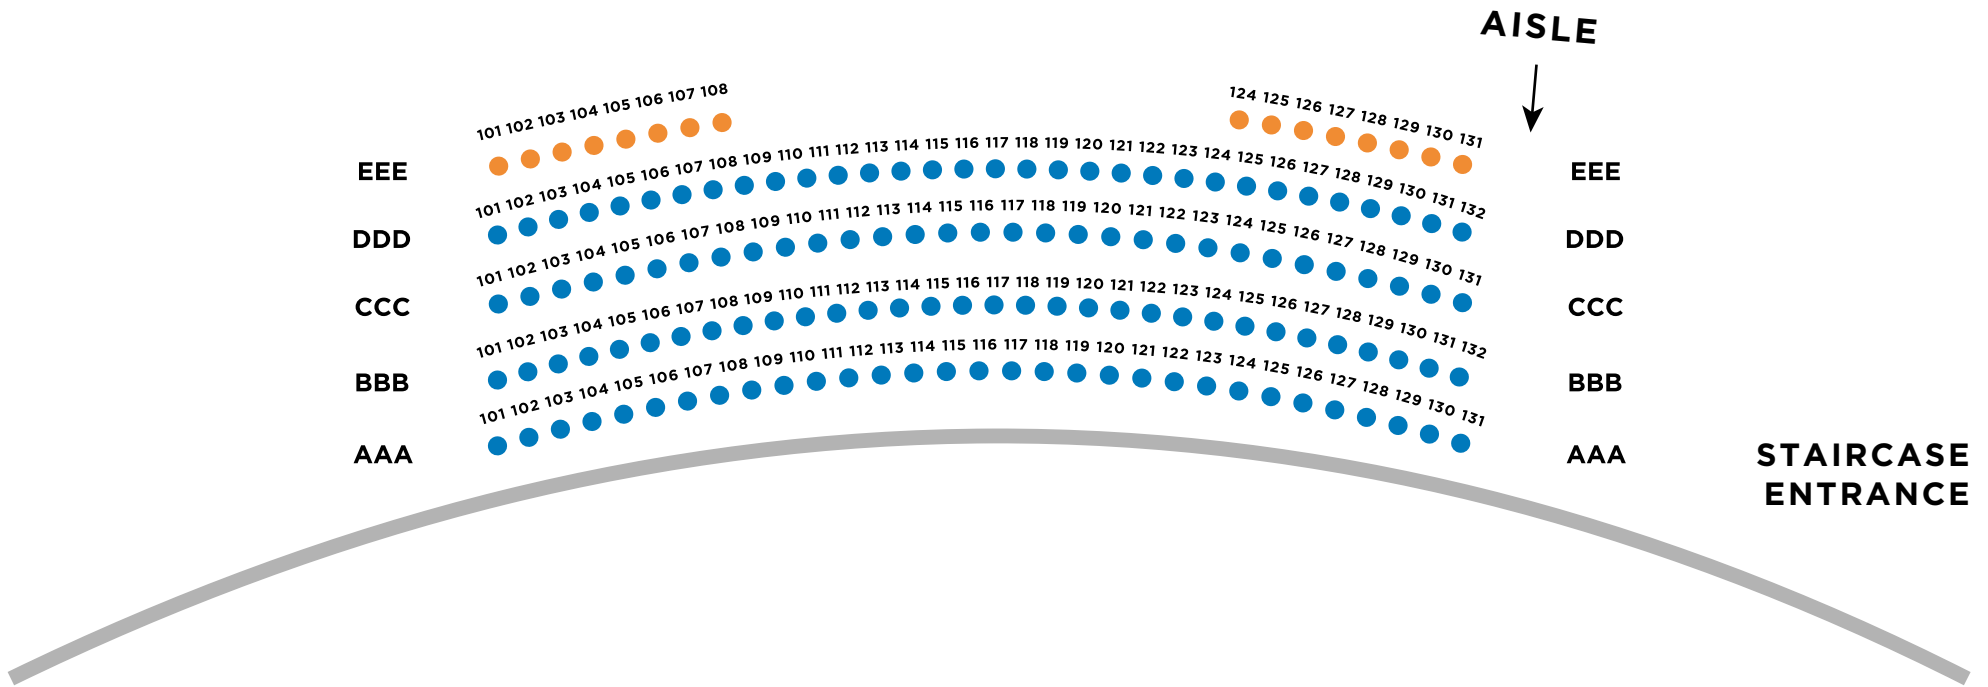

ORCHESTRA LEGEND

- BOX SEATS
- PREMIUM
- STANDARD
- VALUE
- OBSTRUCTED

BALCONY OVERHANGS ORCHESTRA TO ROW N | ROW P CHAIRS ARE SEATED AS PLUSH FOLDING CHAIRS WHEN AVAILABLE

LOWER BALCONY

LOWER BALCONY LEGEND

- PREMIUM
- STANDARD
- VALUE
- OBSTRUCTED

LOGE CHAIRS ARE SEATED AS PLUSH FOLDING CHAIRS | ROW AA HAS PARTIALLY OBSTRUCTED VIEW, SEATS AA 101, 102, 106, 129, 133, AND 134 HAVE AN OBSTRUCTED VIEW

UPPER BALCONY

UPPER BALCONY LEGEND

VALUE

OBSTRUCTED

ROW EEE HAS AN OBSTRUCTED VIEW | ACCESS TO UPPER BALCONY BY STAIRCASE ONLY FROM SECOND LEVEL LOBBY, PATRONS MAY UTILIZE ELEVATOR TO SECOND LEVEL LOBBY TO ACCESS STAIRS | ADA SEATS UNAVAILABLE IN THIS SEATING AREA, PATRONS REQUIRING ADA SEATING MAY FIND TIER 3 ADA SEATS IN ORCHESTRA LEVEL ROW S