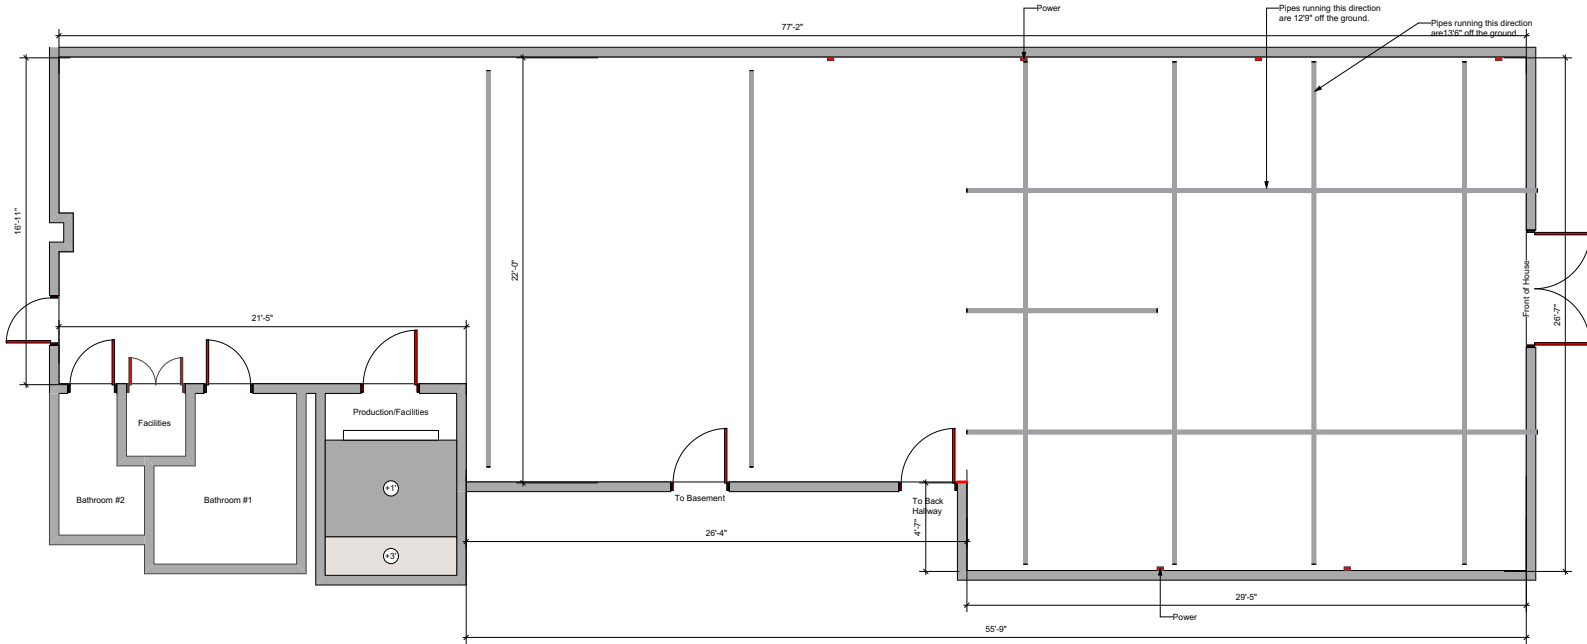

THE MUSIC HALL VENUE LAYOUT:

AMENITIES

- Full bar
- Great Sight Lines
- Bathrooms nearby
- Stage Size: 12x16'

CAPACITIES

- GA Show: 120
- Seated Show: 100

SOUND A/V PACKAGE

- 2 PreSonus CDL12 Hybrid Point Source/Line Array Speakers
- 2 PreSonus CDL 18 active subwoofers
- 2 PreSonus ULT 15 active monitors
- Midas MR18 Digital Mixer
- 3 Sennheiser 835 microphones
- 1 Shure PGA52
- 1 Shure PGA57
- 3 Shure PGA56
- 4 Radial Passive Direct Boxes
- 3 Tall Boom Microphone Stands
- 2 Short Microphone Stands