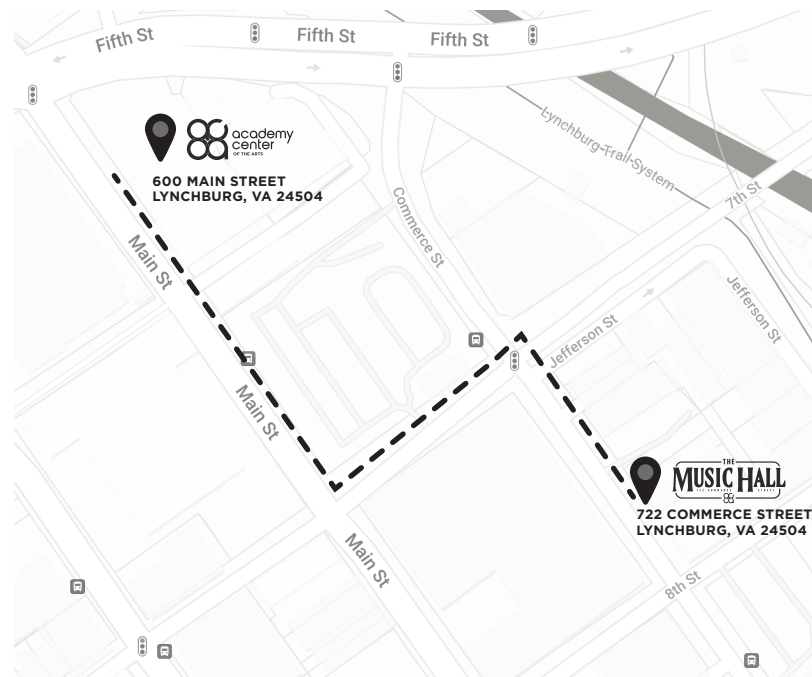

THE MUSIC HALL

722 COMMERCE STREET

OVERVIEW

FILL A NEEDED GAP IN CENTRAL VIRGINIA'S MUSIC MARKET

CENTRAL VA LOCATION
IN DOWNTOWN LYNCHBURG,
SERVING LOCAL AND REGIONAL
PERFORMANCES

CHARLOTTESVILLE: 68 MILES | 1HR 12 MIN

DANVILLE: 69 MILES | 1HR 16 MIN

HARRISONBURG: 97 MILES | 1HR 43 MIN

RICHMOND: 115 MILES | 2HR

ROANOKE: 55 MILES | 1 HR

BOOKING CONTACTS:

TABITHA ABBOTT - TABBOTT@ACADEMYCENTER.ORG

MELE TULUA - MTHOMPSON@ACADEMYCENTER.ORG

THE MUSIC HALL VENUE LAYOUT:

AMENITIES

- Full bar
- Great Sight Lines
- Bathrooms nearby
- Stage Size: 12x16'

CAPACITIES

- GA Show: 120
- Seated Show: 100

SOUND A/V PACKAGE

- 2 PreSonus CDL12 Hybrid Point Source/Line Array Speakers
- 2 PreSonus CDL 18 active subwoofers
- 2 PreSonus ULT 15 active monitors
- Midas MR18 Digital Mixer
- 3 Sennheiser 835 microphones
- 1 Shure PGA52
- 1 Shure PGA57
- 3 Shure PGA56
- 4 Radial Passive Direct Boxes
- 3 Tall Boom Microphone Stands
- 2 Short Microphone Stands