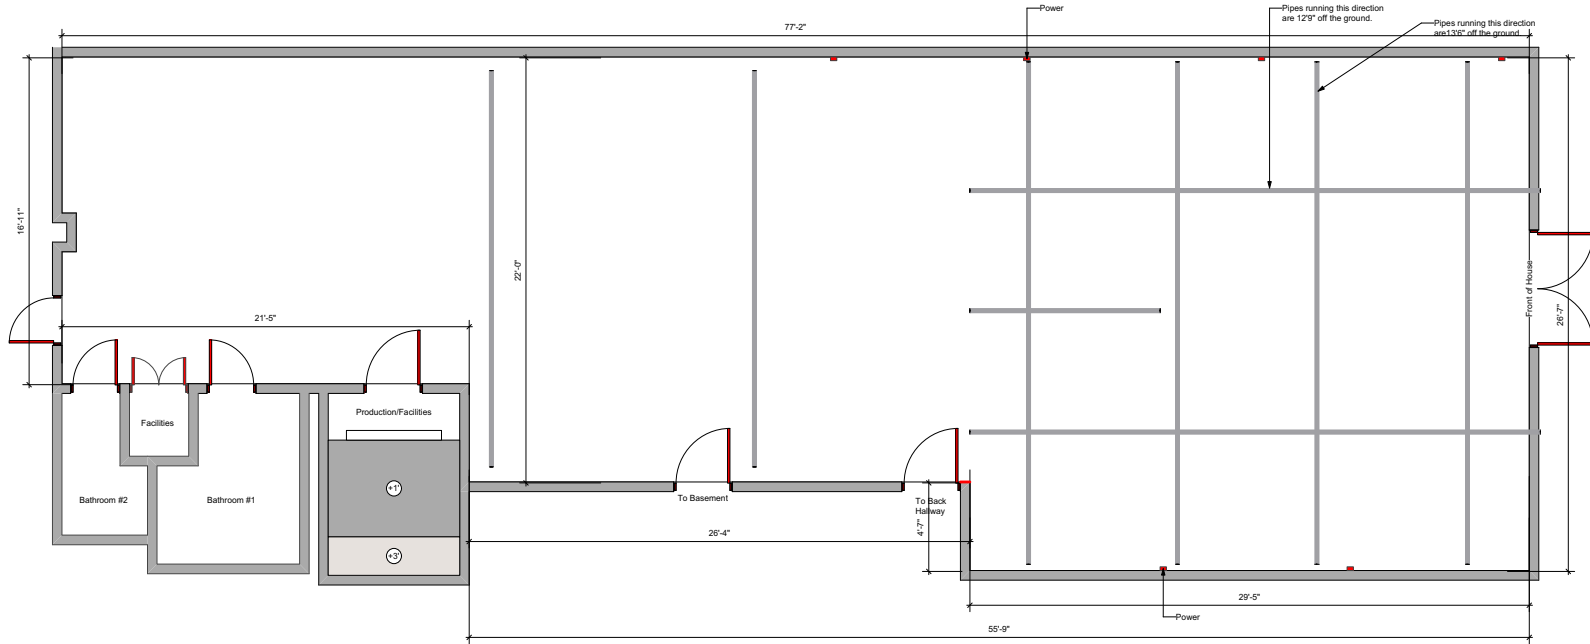

DANVILLE: 69 MILES | 1HR 16 MIN

HARRISONBURG: 97 MILES | 1HR 43 MIN

RICHMOND: 115 MILES | 2HR

ROANOKE: 55 MILES | 1 HR

BOOKING CONTACTS:

TABITHA ABBOTT - TABBOTT@ACADEMYCENTER.ORG

THE MUSIC HALL VENUE LAYOUT:

AMENITIES

- Full bar
- Great Sight Lines
- Bathrooms nearby
- Stage Size: 12x16'

CAPACITIES

- GA Show: 120
- Seated Show: 100

SOUND A/V PACKAGE

- 2 PreSonus CDL12 Hybrid Point Source/Line Array Speakers
- 2 PreSonus CDL 18 active subwoofers
- 2 PreSonus ULT 15 active monitors
- Midas MR18 Digital Mixer
- 3 Sennheiser 835 microphones
- 1 Shure PGA52
- 1 Shure PGA57
- 3 Shure PGA56
- 4 Radial Passive Direct Boxes
- 3 Tall Boom Microphone Stands
- 2 Short Microphone Stands